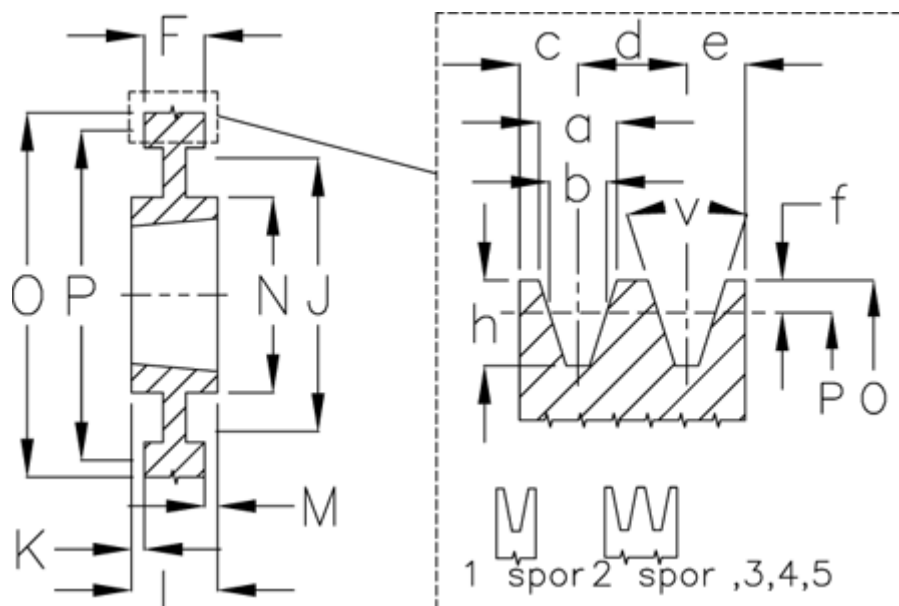

Article number: 604111033502

Description: V-belt pulley SPB 335/2 TL2517

Measures

a	= 16.3	F	= 44	Number of ribs	= 2
b	= 14.0	For bush	= 2517	O	= 342.0
Bush ζ max	= 60	h	= 17.5	P	= 335
c	= 12.5	J	= 292	Type	= SPB
d	= 19.0	K	= -	v	= 38 grader
e	= 12.5	L	= 45		
E	= 20	m	= 1.0		
f	= 3.5	N	= 125		